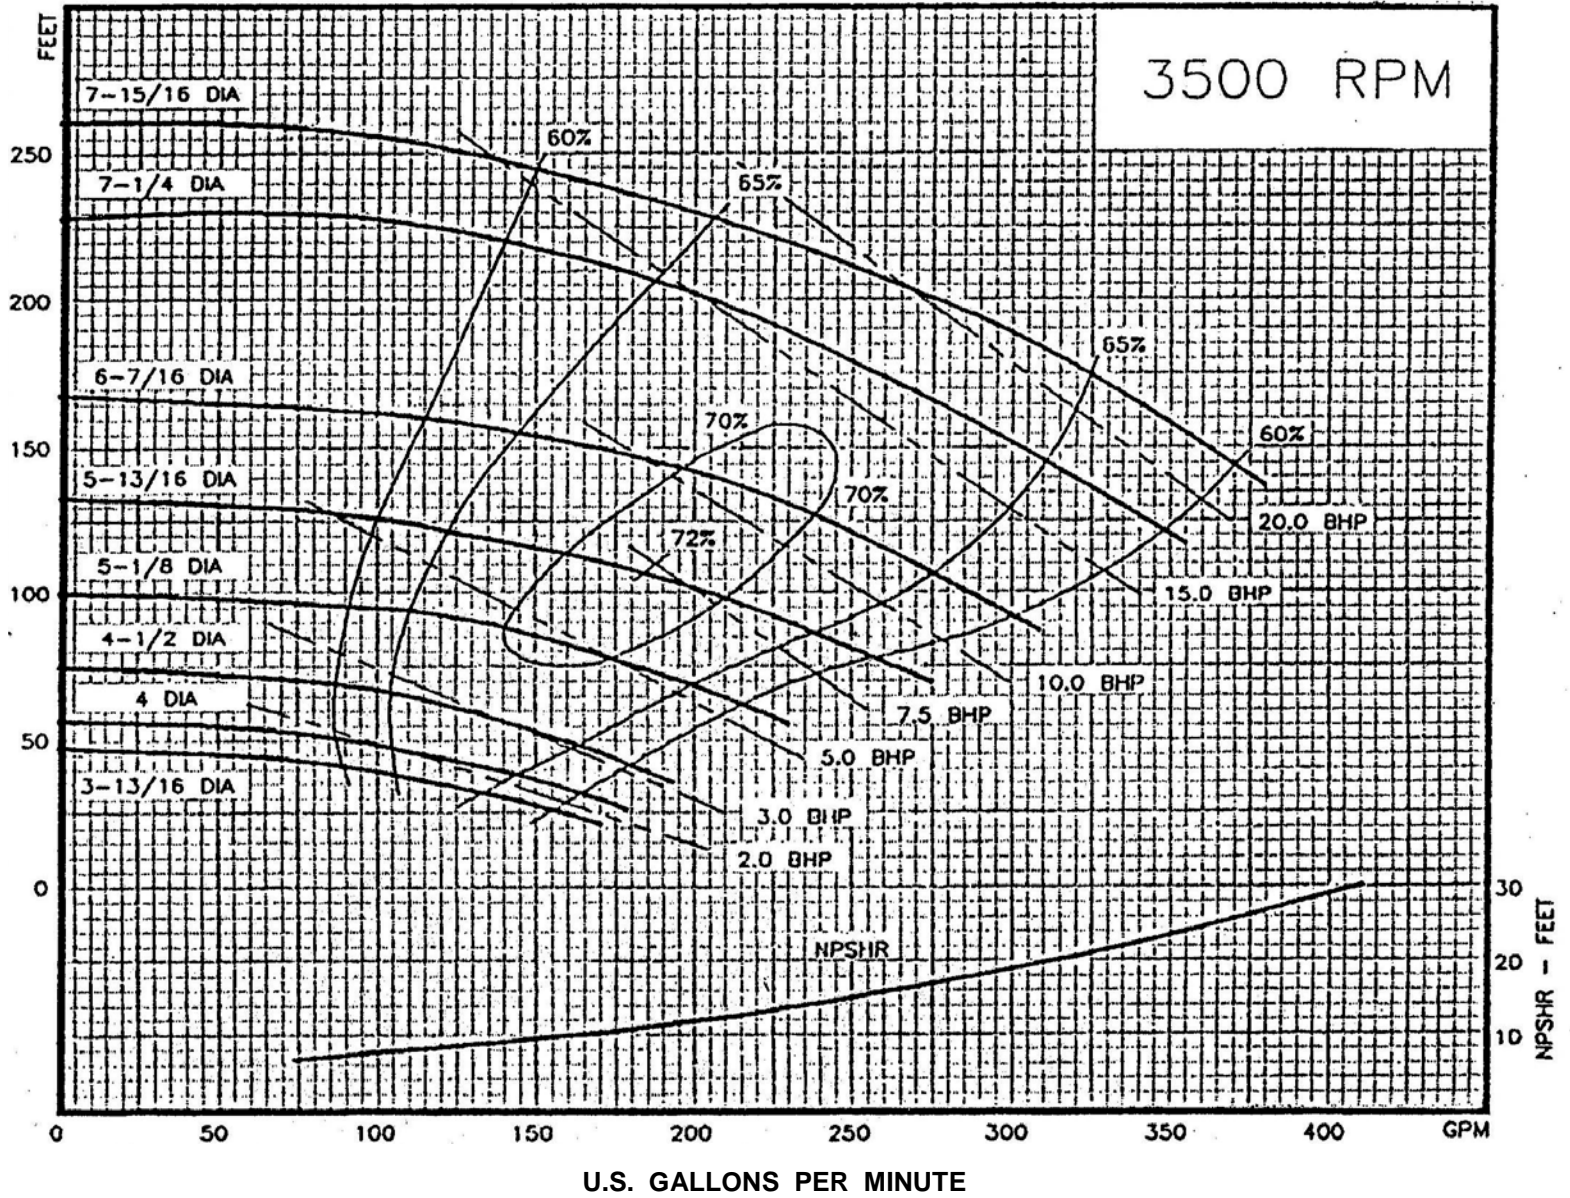

# 2" Discharge x 3" Suction

# Model DB2

CURVE  
C4